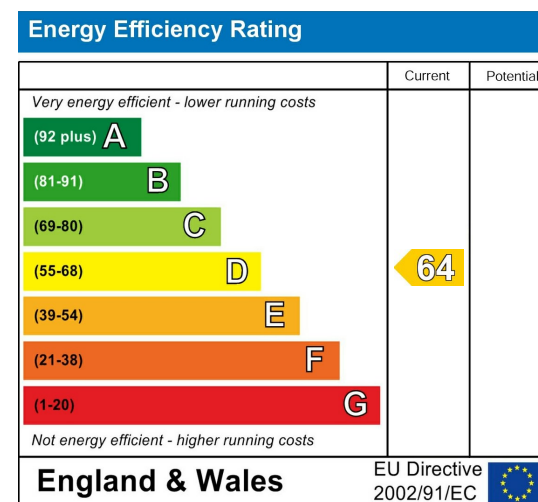

EPC Graph

Floor Plan

Belmont Road, Wallington, SM6 8TE (Ground Floor 9)

Total Area: 17.9 m² ... 193 ft²

For illustration purposes only